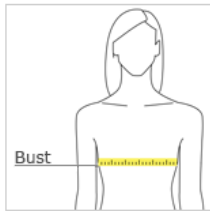

NEW ERA SIZE CHART

MEN'S

CHEST

With arms down at sides, measure around the upper body, under arms and over the fullest part of the chest.

SIZE CHART

	XS	S	M	L	XL	2XL	3XL	4XL
Chest	32-34	35-37	38-40	41-43	44-47	48-51	52-56	57-61

WOMENS

BUST

With arms down at sides, measure around the upper body, under arms and around the fullest part of the bust.

SIZE CHART

	XS	S	M	L	XL	2XL	3XL	4XL
Size	2	4/6	8/10	12/14	16/18	20/22	24/26	28/30
Bust	32-34	35-36	37-38	39-41	42-44	45-47	48-51	52-55