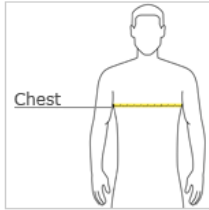

NEW ERA SIZE CHART

MEN'S

CHEST

With arms down at sides, measure around the upper body, under arms and over the fullest part of the chest.

SIZE CHART

	XS	S	M	L	XL	2XL	3XL	4XL
Chest	32-34	35-37	38-40	41-43	44-47	48-51	52-56	57-61

WOMENS

BUST

With arms down at sides, measure around the upper body, under arms and around the fullest part of the bust.

SIZE CHART

	XS	S	M	L	XL	2XL	3XL	4XL
Size	2	4/6	8/10	12/14	16/18	20/22	24/26	28/30
Bust	32-34	35-36	37-38	39-41	42-44	45-47	48-51	52-55