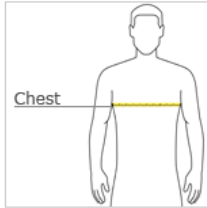

NIKE SIZE CHART

MEN'S

CHEST

With arms down at sides, measure around the upper body, under arms and over the fullest part of the chest.

SIZE CHART

	XS	S	M	L	XL	2XL	3XL	4XL
Chest	32-35	35 - 37 1/2	37 1/2 - 41	41 - 44	44 - 48 1/2	48 1/2 - 53 1/2	53 1/2 - 58	58 - 63

WOMENS

BUST

With arms down at sides, measure around the upper body, under arms and around the fullest part of the bust.

SIZE CHART

	S	M	L	XL	2XL
Size	4/6	8/10	12/14	16/18	20/22
Bust	32 1/2 - 35 1/2	35 1/2 - 38	38 - 41	41 - 44 1/2	44 1/2 - 48 1/2