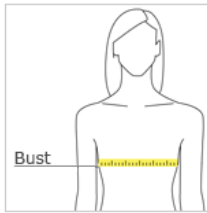

NIKE SIZE CHART

MEN'S

CHEST

With arms down at sides, measure around the upper body, under arms and over the fullest part of the chest.

SIZE CHART

	XS	S	M	L	XL	2XL	3XL	4XL
Chest	32-35	35 - 37 1/2	37 1/2 - 41	41 - 44	44 - 48 1/2	48 1/2 - 53 1/2	53 1/2 - 58	58 - 63

WOMENS

BUST

With arms down at sides, measure around the upper body, under arms and around the fullest part of the bust.

SIZE CHART

	S	M	L	XL	2XL
Size	4/6	8/10	12/14	16/18	20/22
Bust	32 1/2 - 35 1/2	35 1/2 - 38	38 - 41	41 - 44 1/2	44 1/2 - 48 1/2